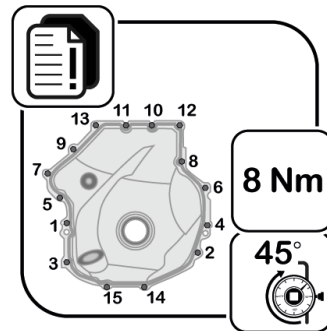

TSI 01/2019

Expert assembly: Housing Cover, crankcase suitably for Volkswagen

231.851 | 886.650

ElringKlinger AG | Division Aftermarket

Max-Eyth-Straße 2 | D-72581 Dettingen/Erms

Fon +49 7123 724-799 | Fax +49 7123 724-798